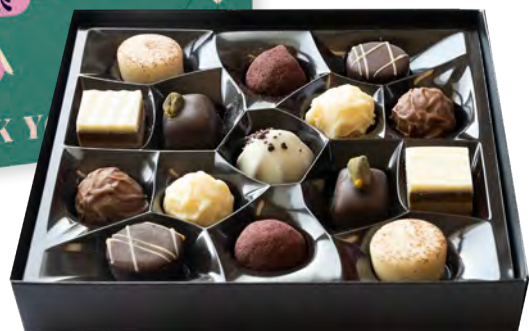

# Heilemann Mini Pralinés **NEW!**

These small Heilemann chocolates are pure indulgence

Gram weight: approx. 91 g  
 Dimensions: 158 x 26 x 155 mm  
 Packing: 8 pieces  
 Advertising space: Card Box  
 Print: 4c digital