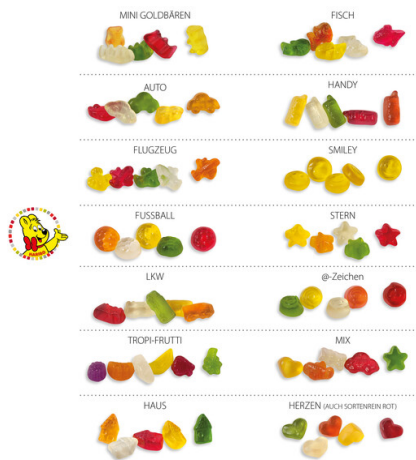

# HARIBO Standard Shapes promotional bag, 6,5 g

## Product details

|                       |  |
|-----------------------|--|
| <b>Content</b>        | 6,5 g  |
| <b>Filling</b>        | HARIBO Mini-Trucks                                     |
| <b>Flavour</b>        | pineapple, strawberry, raspberry, orange, lemon, apple |
| <b>Dimensions</b>     | 60 x 72 mm   |
| <b>Packaging unit</b> | 500 pieces   |
| <b>Shelf Life</b>     | 10 - 12 months when stored appropriately               |
| <b>delivery time</b>  | approx. 15 working days after print approval           |
| <b>article number</b> | 01000400_1   |

## Ingredients

Ingredients: Glucose syrup; sugar; gelatine; dextrose; fruit juice from concentrate: apple, raspberry strawberry, orange, lemon, pineapple; Acidifier: citric acid; fruit and plant concentrates: safflower, spirulina, apple, elderberry, orange, blackcurrant, kiwi, lemon, aronia, mango, grape, passion fruit; sunflower oil, flavouring; elderberry extract; glazing agents: beeswax white and yellow.