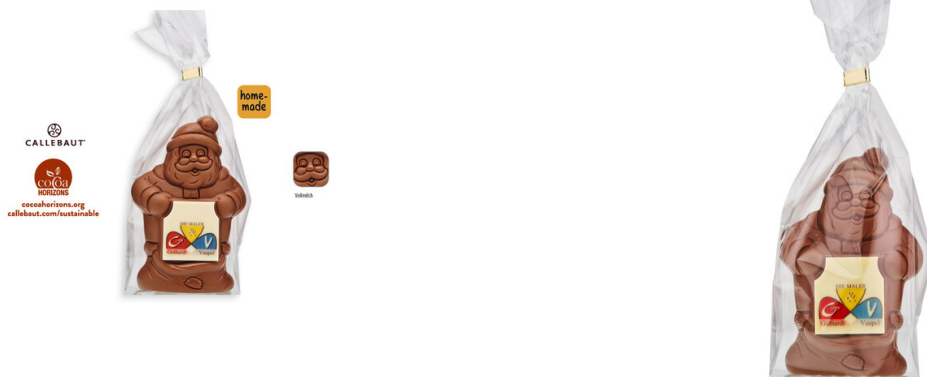

Santa Claus with chocolate sign, 1 piece

Product details

Content	1 piece
Filling	Santa Claus 80g
Flavour	Milk Chocolate
Dimensions	36 x 31 mm
Packaging unit	13 pieces
Shelf Life	6 months when stored appropriately
delivery time	approx. 20 working days after print approval
article number	01000332_1

Ingredients

Ingredients: Sugar; cocoa butter; FULL MILK POWDER; cocoa mass; emulsifier: SOJALECITHIN; natural vanilla flavour. Ingredients imprint: water; thickener: modified starch; sugar, vegetable fat (hydrogenated), emulsifier: E1520; humectant: glycerol, colour: E122*, E133, E151, E110, E102*; acidity regulator: E330.